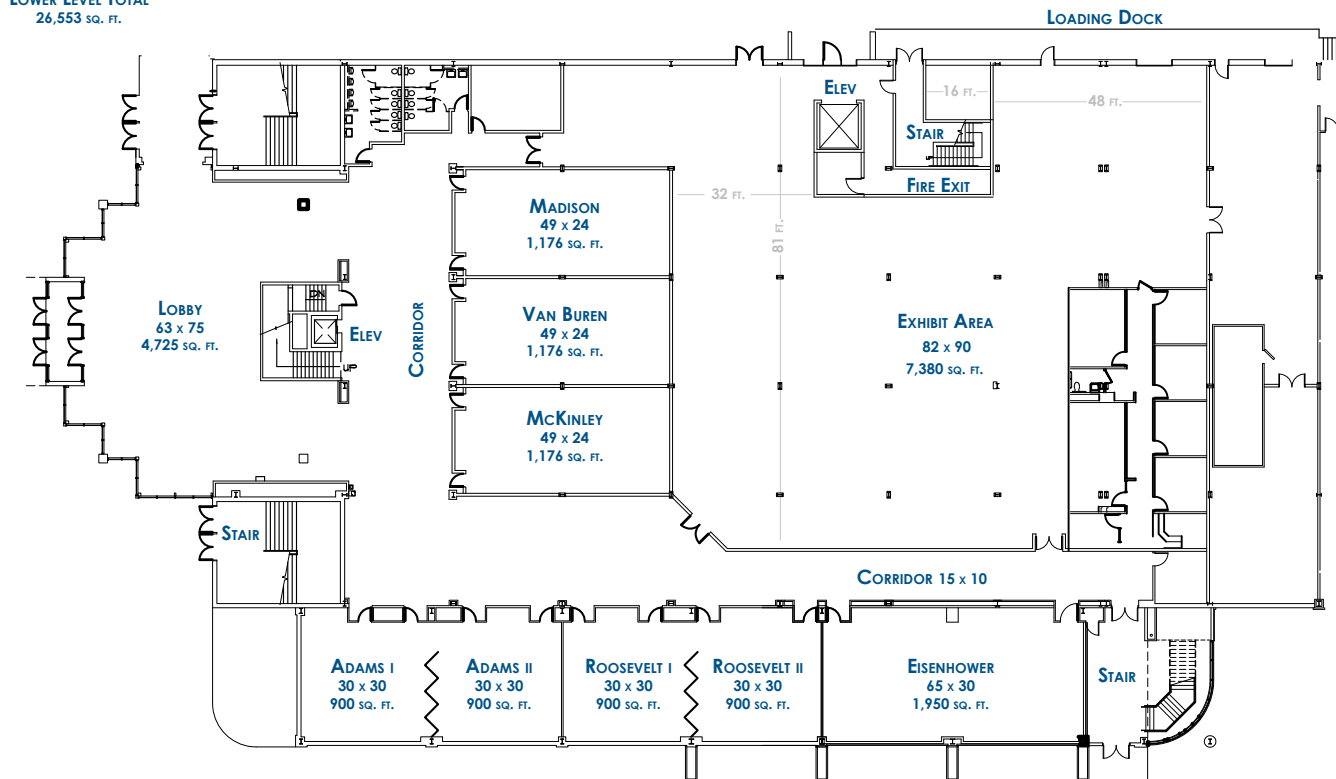

CONVENTION CENTER

TOTAL SPACE

MAX CAPACITY
LARGEST EVENT SPACE

MAX BREAKOUT ROOMS

EVENT ROOMS

50,983 SQ. FT.

2,000

13

17

UPPER LEVEL

LOWER LEVEL TOTAL
26,553 sq. ft.

LOWER LEVEL

415 Park Avenue • Paducah KY 42003 • (270) 408-1346
www.paducahconventioncenter.com