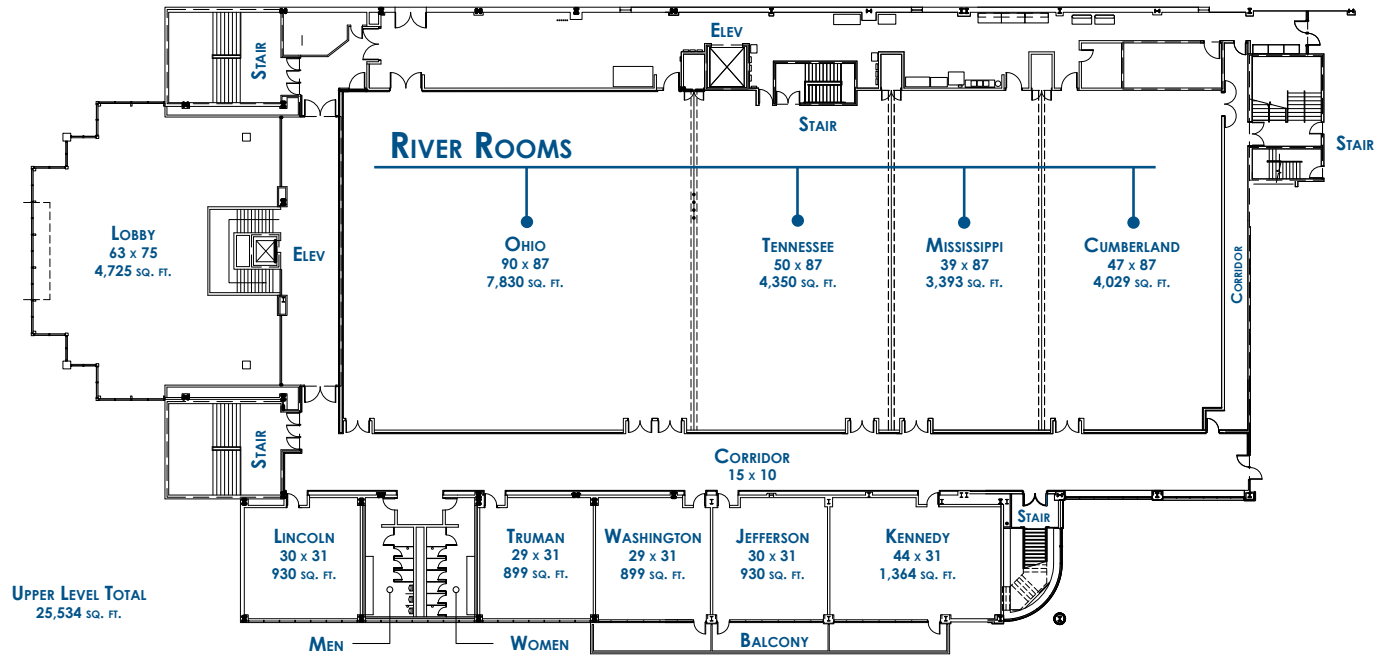

CONVENTION CENTER

TOTAL SPACE

MAX CAPACITY
LARGEST EVENT SPACE

MAX BREAKOUT ROOMS

EVENT ROOMS

50,983 SQ. FT.

2,000

13

17

UPPER LEVEL

LOWER LEVEL TOTAL
26,553 sq. ft.

LOWER LEVEL

415 Park Avenue • Paducah KY 42003 • (270) 408-1346
www.paducahconventioncenter.com